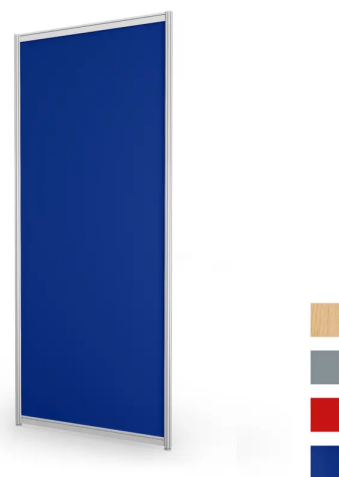

#### Wall element, coloured

red, blue, beech, gray, H: 2.500 / W: 1.000 mm  
(for cabin)

### SPECIFICATIONS

Width: 100 cm

Height: 250 cm

Depth: 4 cm

from **90,00 €** per piece